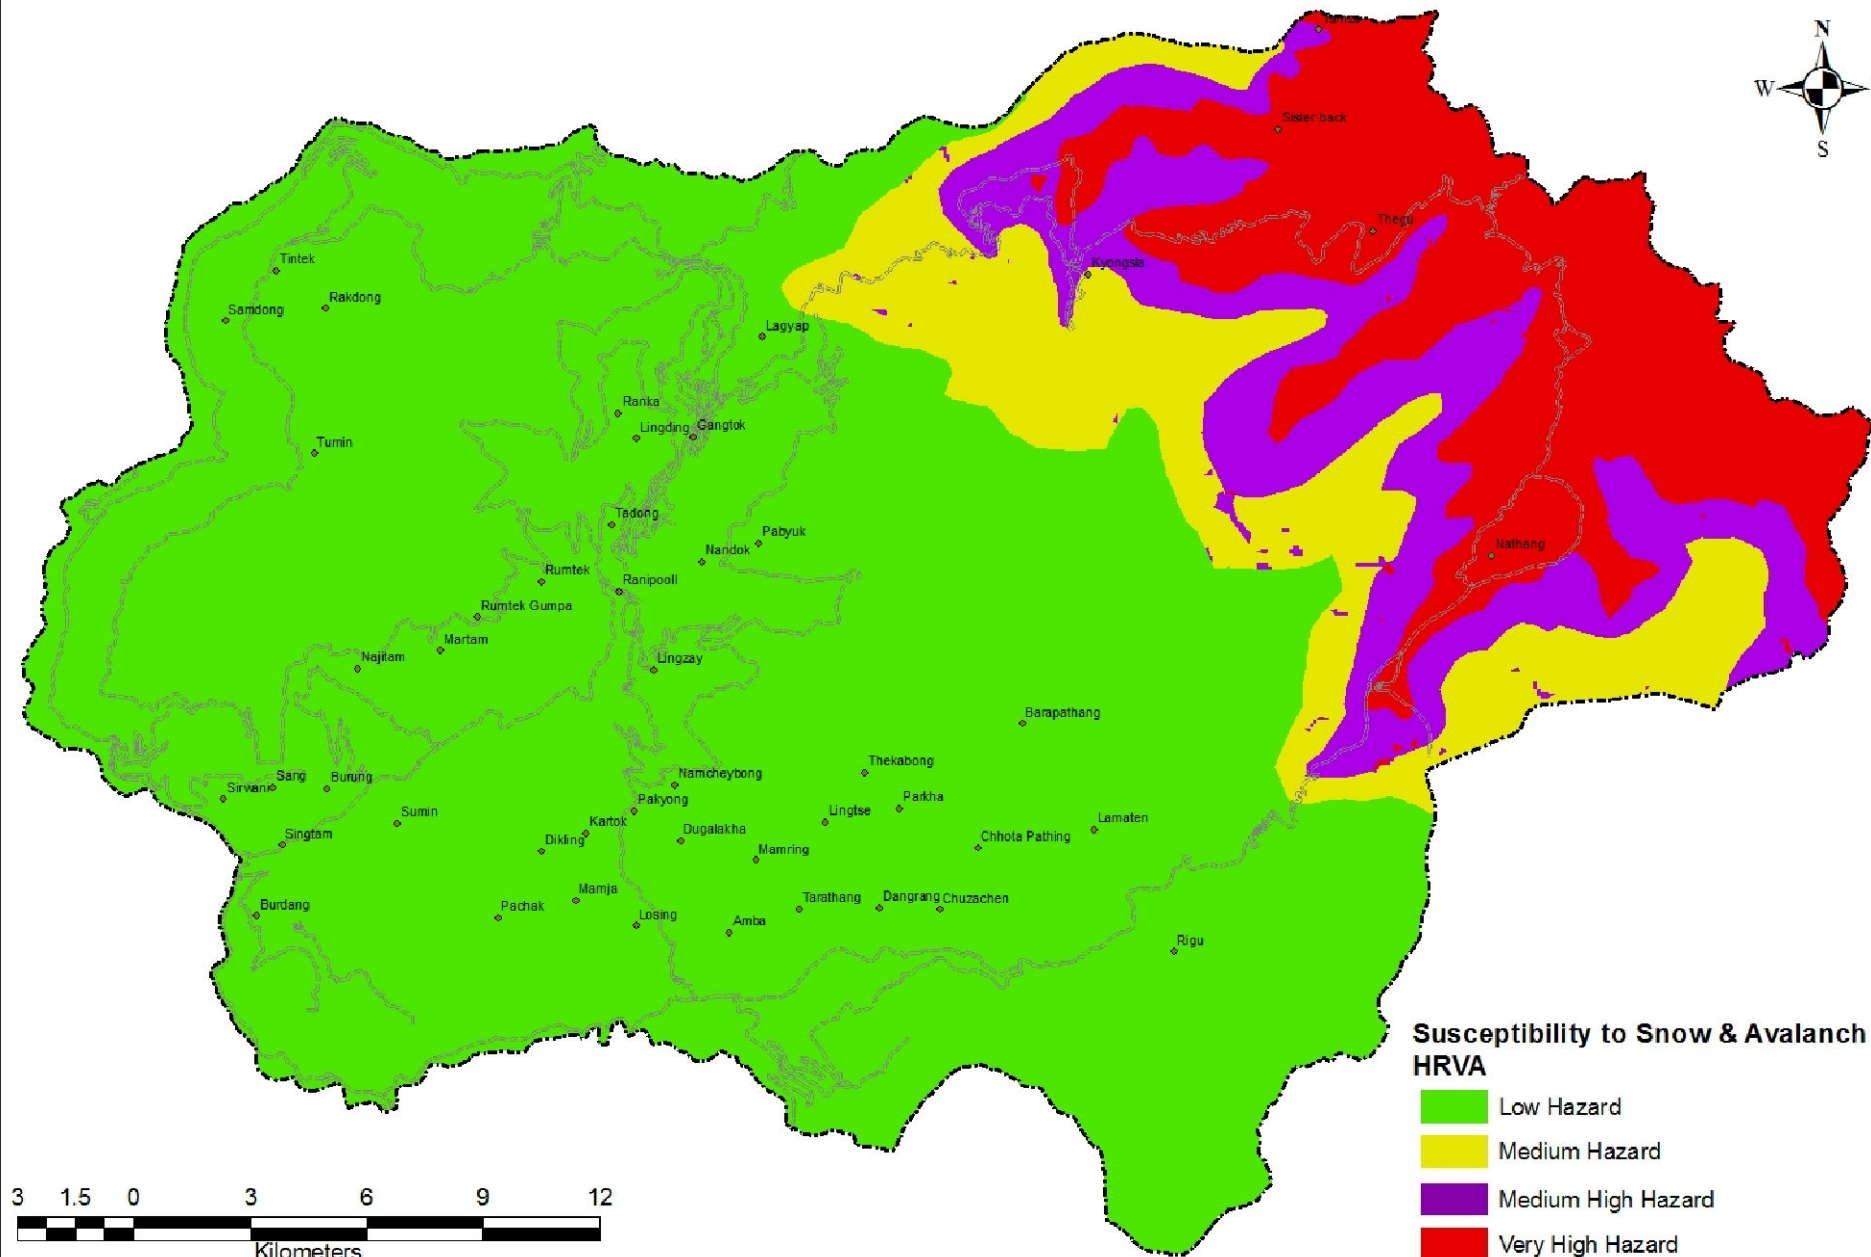

SUSCEPTIBILITY/VULNERABILITY TO SNOW & AVALANCH HAZARD MAP OF EAST SIKKIM

Susceptibility to Snow & Avalanch HRVA

- Low Hazard
- Medium Hazard
- Medium High Hazard
- Very High Hazard